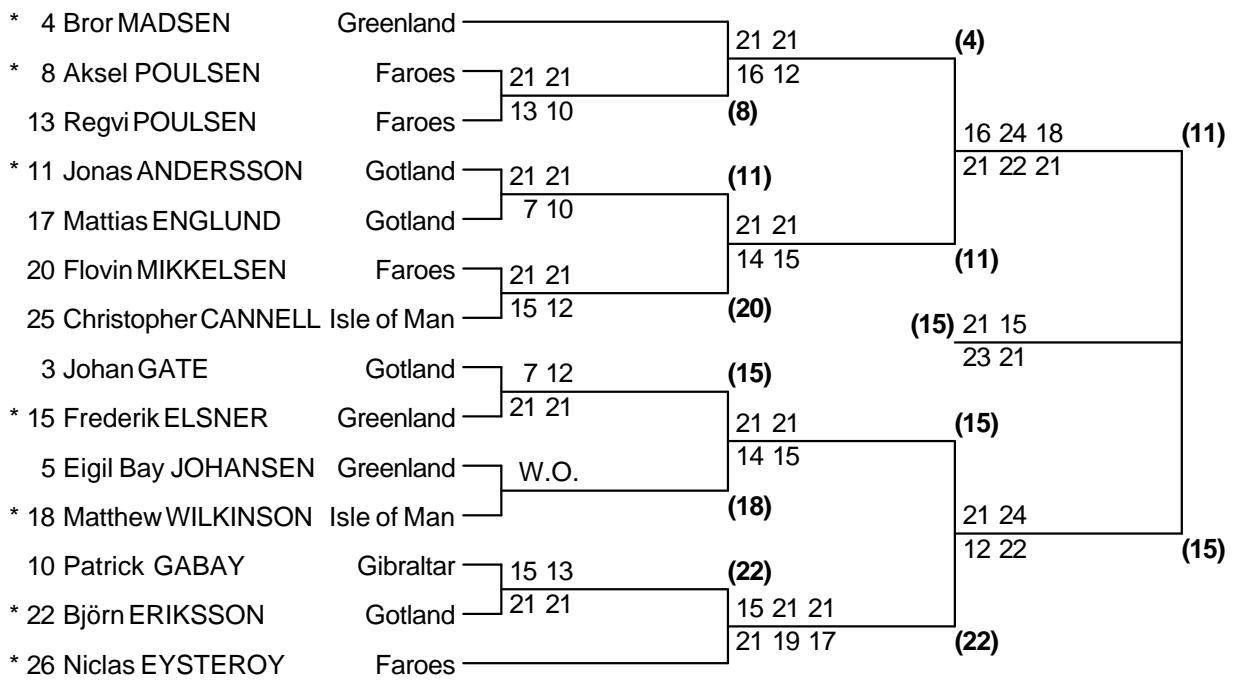

Men's Singles Individual Event Group Winners Play-Off

Men's Doubles Individual Event Group 1

WD	1	Ivan De HARO/Christopher ALLAN	Gibraltar		1- 2 W.O. (2)
	2	Michael BROWNLEE/Chris EYNON	Falkland Islands	3.	3- 4 21/12 21/14 (4)
	3	Björn ERIKSSON/Magnus HOFFMAN	Gotland	2.	1- 3 W.O. (3)
					2- 4 21/5 21/4 (4)
	*	4 Frederik ELSNER/Eigil Bay JOHANSEN	Greenland	1.	1- 4 W.O. (4)
					2- 3 21/17 21/7 (3)

Men's Doubles Individual Event Group 2

	5	Nicholas PELIZA/Patrick GABAY	Gibraltar	4.	5- 6 21/11 21/10 (6)
	6	Matthew WILKINSON/Neil HARDING	Isle of Man	1.	7- 8 21/10 21/12 (8)
	7	Niclas EYSTEROY/Regvi POULSEN	Faroes	3.	5- 7 19/21 21/11 21/14 (7)
					6- 8 21/13 20/22 21/13 (6)
	*	8 Jonas ANDERSSON/Johan GATE	Gotland	2.	5- 8 21/12 21/10 (8)
					6- 7 21/19 21/10 (6)

Men's Doubles Individual Event Group 3

	9	Douglas CLARK/Craig CLARK	Falkland Islands	4.	9-10 21/3 21/12 (10)
	10	Bror MADSEN/Minik PEDERSEN	Greenland	1.	11-12 21/14 21/13 (12)
	11	Jonathan CALLOW/Nicholas ARDERN	Isle of Man	3.	9-11 21/15 21/15 (11)
					10-12 21/14 21/19 (10)
	*	12 Flovin MIKKELSEN/Aksel POULSEN	Faroes	2.	9-12 21/8 21/13 (12)
					10-11 21/8 21/16 (10)

Men's Doubles Individual Event Group Winners Play-Off

*	4	Frederik ELSNER/Eigil Bay JOHANSEN	Greenland		21 21	(4)
*	8	Jonas ANDERSSON/Johan GATE	Gotland	15 21 19	11 10	
*	12	Flovin MIKKELSEN/Aksel POULSEN	Faroes	21 15 21	(4) (12) 16 21 23	
	3	Björn ERIKSSON/Magnus HOFFMAN	Gotland	21 12 10	(6) 21 13 21	
	6	Matthew WILKINSON/Neil HARDING	Isle of Man	16 21 21	14 21 13	
	10	Bror MADSEN/Minik PEDERSEN	Greenland		21 19 21	(10)